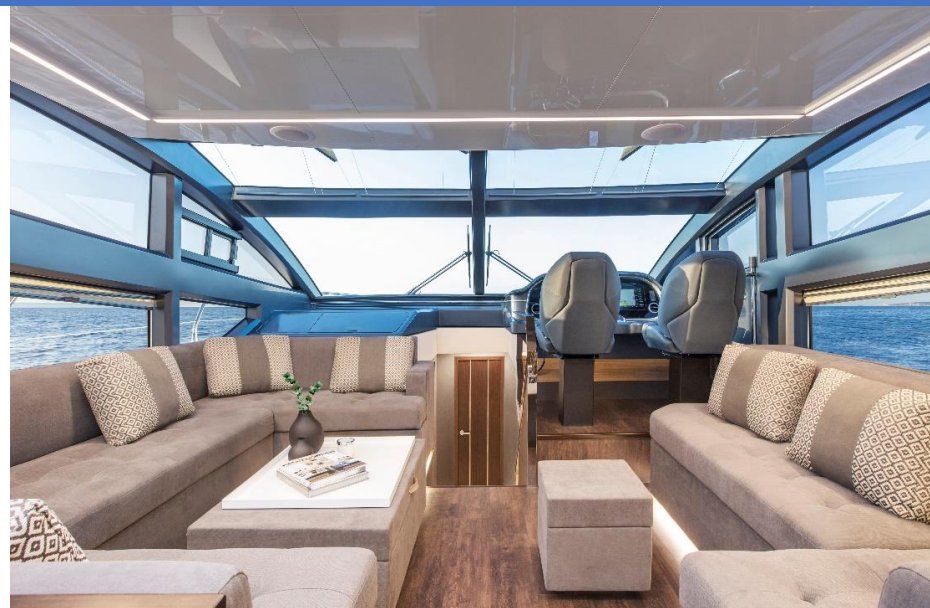

## PEARL 62

Year: 2023  
 Length: 18,6 m  
 Accommodation: 10 Cruising/ 6 Sleeping  
 Cabins/heads: 4/4 – 1 Master, 1 VIP, 1 Conv. Twin, 1 Crew C.  
 Crew: Captain / Stewardess  
 Cruising Speed: 22 knots  
 Max. Speed: 30 knots  
 Water toys included: 2 SUP, WS, Donut, Tender 40 hp