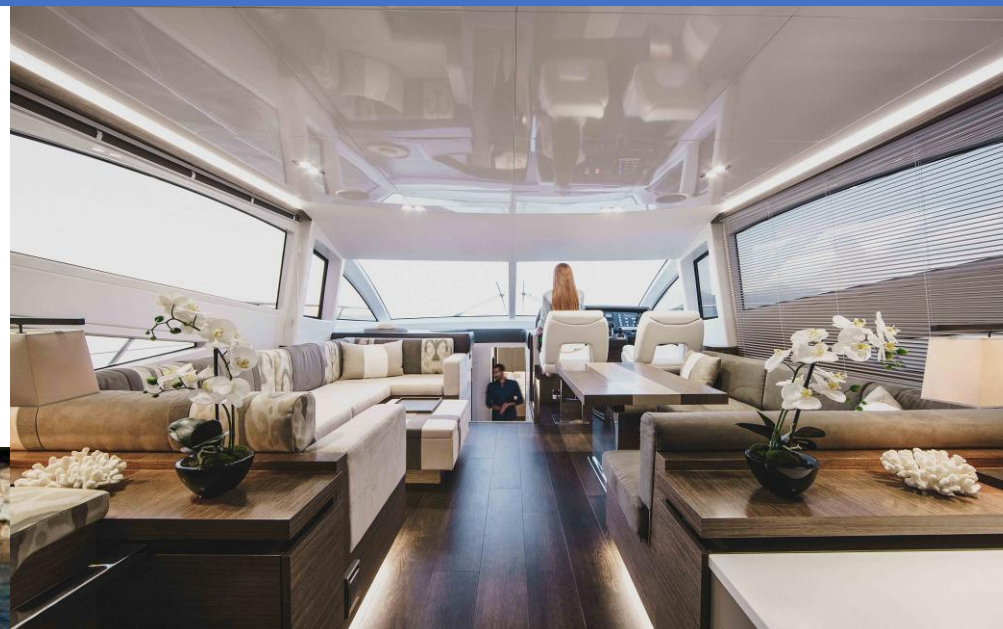

MALLORCA MARINE
GROUP

— 1994 —

PEARL 65

	April, May & October	June & September	July & August
Daily	€ 4.450	€ 5.500	€ 5.990
Weekly	€ 28.925	€ 35.750	€ 38.900

Year: 2016
Length/Beam: 20m / 5,16m
Accommodation: 12 Cruising/ 8 Sleeping
Cabins/heads: 4/4
Crew: Captain / Stewardess
Cruising Speed: 22 knots
Max. Speed: 30 knots
Water toys included: 2 SUP, Water Ski, Tender