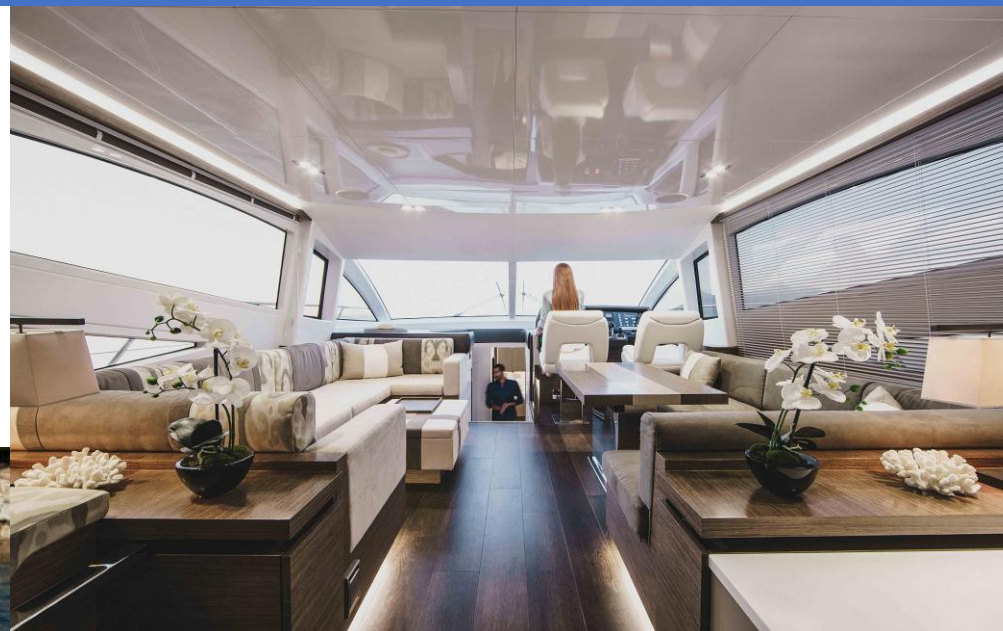

MALLORCA MARINE
GROUP

— 1994 —

PEARL 65

	May & October	June & September	July & August
Daily	€ 4.990	€ 5.500	€ 5.990
Weekly	€ 32.435	€ 35.750	€ 38.900

Year: 2016
Length/Beam: 20m / 5,16m
Accommodation: 12 Cruising/ 8 Sleeping
Cabins/heads: 4/4
Crew: Captain / Stewardess
Cruising Speed: 22 knots
Max. Speed: 30 knots
Water toys included: 2 SUP, Water Ski, Tender